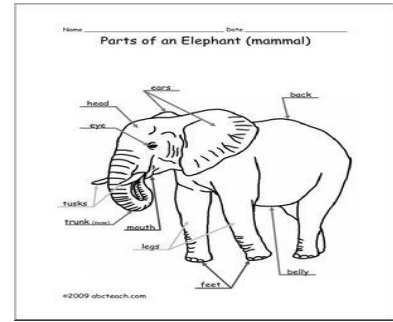

Design your own rainforest animal!

Draw a labelled diagram.

Think about what it eats?

Does it need sharp claws and teeth because it eats other animals?

Does it just eat plants? How does it hide from other animals?

How does it protect itself?

Where does it live? Hole? Tree? Somewhere else?

What's it covered in?

A large empty rectangular box for drawing a new rainforest animal.