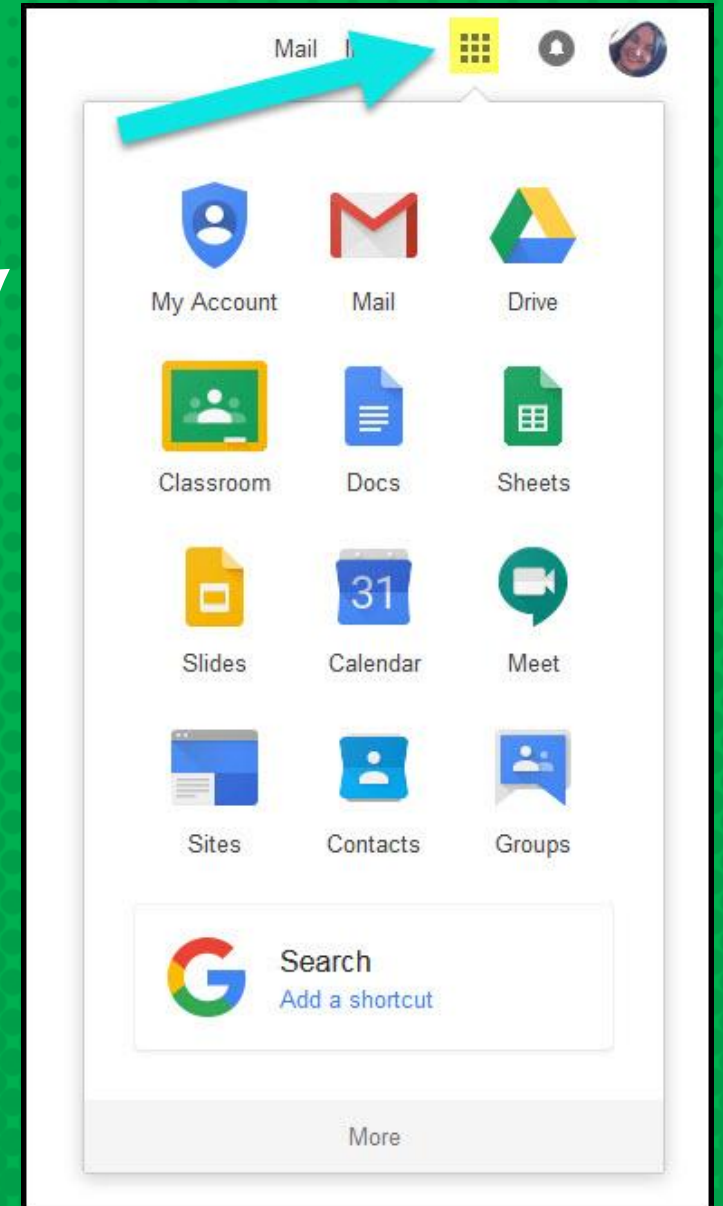

Type in your child's **Google**
Email address
(studentid@csdnbstudents.org)
& click **"next."**

Getting Started

A screenshot of a Google login page. At the top left is the Google logo. Below it, the text "Hi Tanya" is displayed, followed by a small profile icon and the email address "bratton@opsb.info". Underneath is a text input field with the placeholder "Enter your password". To the left of the input field is a link that says "Forgot password?". To the right of the input field is a blue button labeled "NEXT". A red arrow points from a red-bordered box containing the text "Click on Next" to the "NEXT" button.

5

Type in your
PASSWORD
& click "next."

NOW YOU'LL SEE

that you are signed in to
your Google Apps for
Education account!

GOOGLE SUITE

Click on the 9 squares (Waffle/Rubik's Cube) icon in the top right hand corner to see the Google Suite of Products!