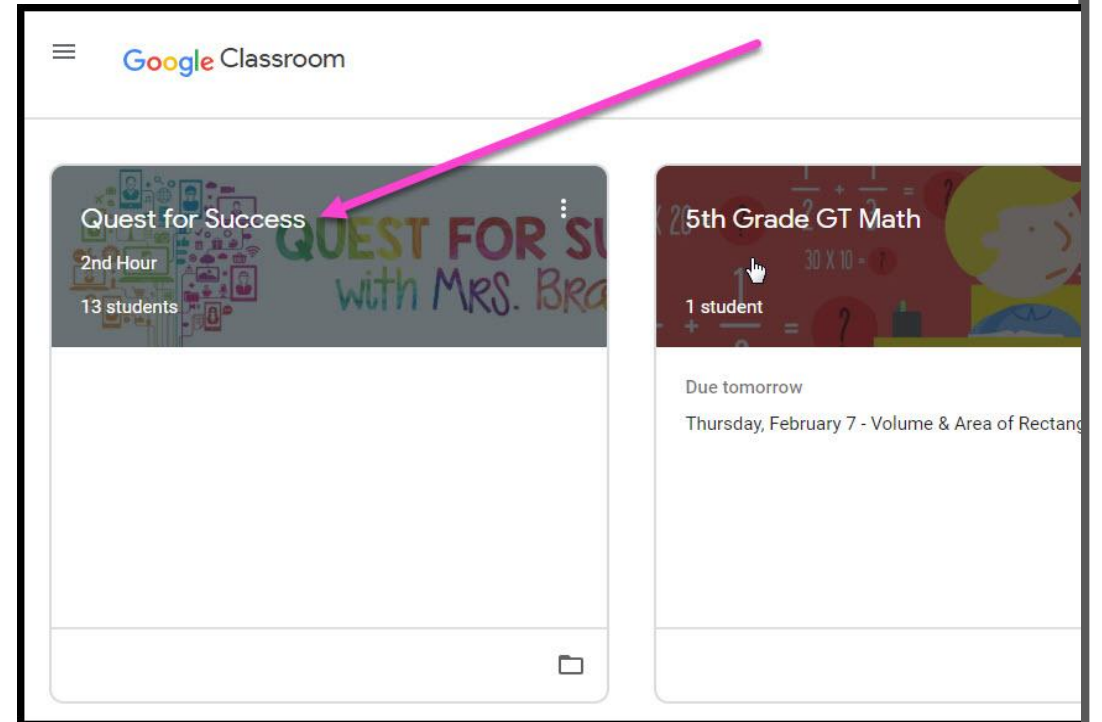

Navigating Classroom

1

Click on the waffle button and then the [Google Classroom](#) icon.

Navigating Classroom

2

Click on the class you wish to view.

Navigating Classroom

 = High Interest for Parents

3

Page tools
(Left side)

The screenshot shows a Classroom page for '3rd hour Science'. The interface includes a top navigation bar with a menu icon (1), the current class name (2), and tabs for Stream (3), Classwork (4), and People (5). On the right side of the top bar are a Waffle Button (6) and a profile picture (7). The main content area features a header for the class (2) with a background image of tools, an 'Upcoming' section (8) with a 'View all' link, a sharing box, and a section for class updates (9) with a 'See when new assignments are posted' option.