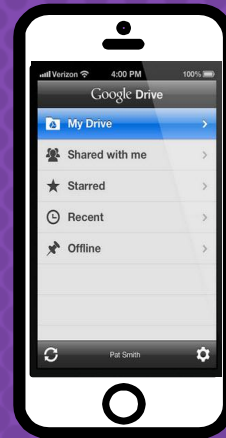

ACCESS

ANYWHERE

ANDROID

IPHONE

TABLET

DESKTOP