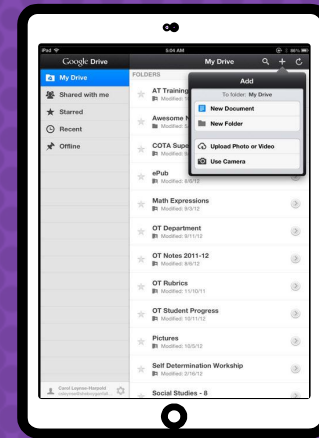

Navigating Classroom

4

Assignment
details

The screenshot displays the Classroom interface with the following elements and callouts:

- 1** Classwork Tab
- 2** View your work
- 3** Google Calendar and Class Drive folder
- 4** People
- 5** All topics
- 6** Benchmark Tests
- 7** Assignment Title: For the Week of September 2 - 6
- 8** Assignment Due Date: Due Today
- 9** Assignment Status: Assigned
- 10** Attached files/links: Day 1 - Multistep Equatio... PDF, Day 2 - Variables on Both... PDF, Day 3 - Infinite & No Solu... PDF, Day 4 - Algebraic Propor... PDF
- 11** Click to view assignment

1 Classwork Tab	5 Topics available	9 Assignment Status
2 See your Grades	6 Topic Headings	10 Attached files/links
3 See Due Dates	7 Assignment Title	11 Click to view assignment
4 View your files	8 Assignment Due Date	

ACCESS

ANYWHERE

ANDROID

IPHONE

TABLET

DESKTOP

GOOGLE APPS

allow you to edit Google assignments from any device that is connected to the internet!